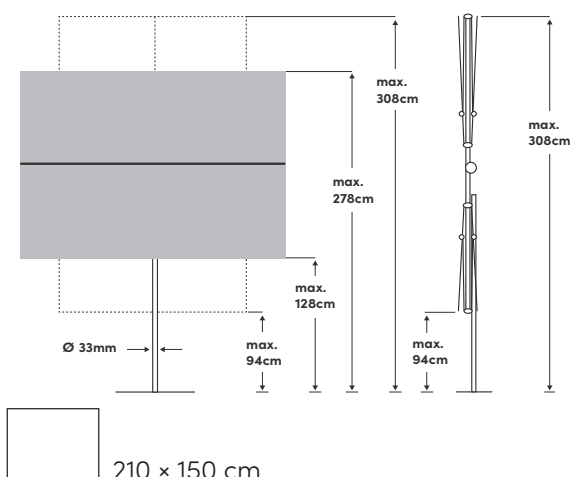

Flex Roof 210 × 150 cm

Opening/closing	With slider	Fabric	100% polyester 180 g/m ² , water-repellent
Rotating	Can be rotated and tilted in all directions	Lightfastness	6 (160 days)
Height adjustment	max. 83 cm	UV protection	> 98%
Rotation	360° in the base	Flounce	No
Pole material	Aluminium	Wind vent	No
Roof strut material	Aluminium	Fastener	Sewn into the fabric
Pole size	33 mm	Use	Balcony, patio, lawn
Strut colour	Powder coating in platinum	Included in the scope of delivery	Protective cover
		Also available	Balcony bracket, cross base

Recommended base weight	min. 30 kg
Packaging dimensions	213 × 18 × 8 cm
Weight including packaging	4.4 kg

Size	Colour	Article	EAN
210 x 150cm	Light grey 013	67200212621013	7630046530594
210 x 150cm	Ecru 040	67200212621040	7640125034400
210 x 150cm	Light taupe 053	67200212621053	7640125034417
210 x 150cm	Stone grey 057	67200212621057	7640125034448
210 x 150cm	Frost green 023	67200212621023	7630046530600
210 x 150cm	Kiwi 027	67200212621027	7640125034424
210 x 150cm	Aurora red 064	67200212621064	7640125034431