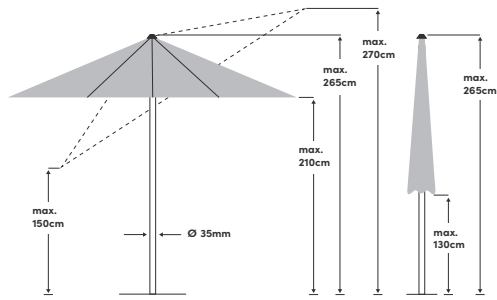

Push Up \varnothing 250 cm / 210 x 150 cm / 250 x 200 cm

Special functions	Stepped snap lock for optimum fabric tension	Fabric	100% polyester 180g/m ² , water-repellent
Opening/closing	With slider	Lightfastness	6 (160 days)
Tilting	In two directions	UV protection	> 98%
Height adjustment	① max. 76 cm, ② max. 74 cm, ③ max. 82 cm	Flounce	No
Rotation	360° in the base	Wind vent	Yes
Pole material	Aluminium	Fastener	Sewn into the fabric
Strut material	Aluminium	Use	Balcony, patio, lawn
Number of struts	6	Included in the scope of delivery	
Pole size	35 mm	Also available	Protective cover, cross base
Strut colour	Powder coating in platinum		