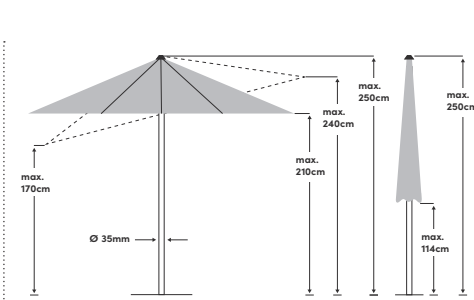

Push Up \varnothing 250 cm / 210 x 150 cm / 250 x 200 cm

Special functions	Stepped snap lock for optimum fabric tension	Fabric	100% polyester 180g/m ² , water-repellent
Opening/closing	With slider	Lightfastness	6 (160 days)
Tilting	In two directions	UV protection	> 98%
Height adjustment	① max. 76 cm, ② max. 74 cm, ③ max. 82 cm	Flounce	No
Rotation	360° in the base	Wind vent	Yes
Pole material	Aluminium	Fastener	Sewn into the fabric
Strut material	Aluminium	Use	Balcony, patio, lawn
Number of struts	6	Included in the scope of delivery	
Pole size	35 mm	Also available	Protective cover, cross base
Strut colour	Powder coating in platinum		