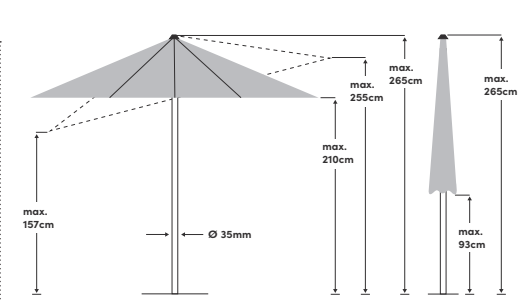

Push Up \varnothing 250 cm / 210 x 150 cm / 250 x 200 cm

Special functions	Stepped snap lock for optimum fabric tension	Fabric	100% polyester 180g/m ² , water-repellent
Opening/closing	With slider	Lightfastness	6 (160 days)
Tilting	In two directions	UV protection	> 98%
Height adjustment	① max. 76 cm, ② max. 74 cm, ③ max. 82 cm	Flounce	No
Rotation	360° in the base	Wind vent	Yes
Pole material	Aluminium	Fastener	Sewn into the fabric
Strut material	Aluminium	Use	Balcony, patio, lawn
Number of struts	6	Included in the scope of delivery	
Pole size	35 mm	Also available	Protective cover, cross base
Strut colour	Powder coating in platinum		