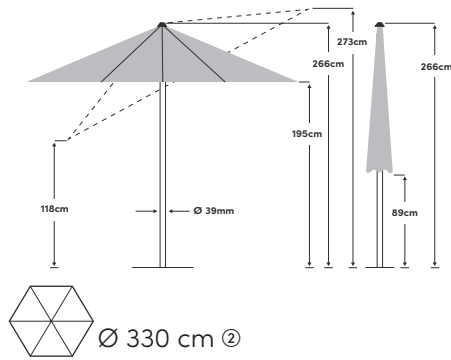

# Shell Turn $\varnothing$ 300 cm/ $\varnothing$ 330 cm/250 x 200 cm

<b>Special functions</b>	Parasol roof can be rotated steplessly with a swivel mechanism	<b>Fabric</b>	100% polyester 180g/m <sup>2</sup> , water-repellent
<b>Opening/closing</b>	With crank handle	<b>Lightfastness</b>	6 (160 days)
<b>Tilting</b>	Steplessly in one direction	<b>UV protection</b>	> 98%
<b>Height adjustment</b>	No	<b>Flounce</b>	No
<b>Rotation</b>	360° in the base	<b>Wind vent</b>	Yes
<b>Pole material</b>	Aluminium	<b>Fastener</b>	Sewn into the fabric
<b>Strut material</b>	Aluminium	<b>Use</b>	Lawn, patio, balcony
<b>Number of struts</b>	6	<b>Included in the scope of delivery</b>	
<b>Pole size</b>	39 mm	<b>Also available</b>	Protective cover, cross base
<b>Strut colour</b>	Powder coating in platinum		

<b>Recommended base weight</b>	50 kg ①/40 kg ②
<b>Packaging dimensions</b>	190 x 15.5 x 15.5 cm ①/190 x 15.5 x 15.5 cm ②/184 x 14.5 x 14.5 cm ③
<b>Weight including packaging</b>	7.4 kg ①/8 kg ② 6.9 kg ③