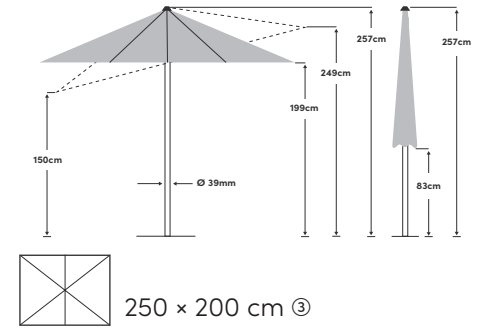

# Shell Turn $\varnothing$ 300 cm/ $\varnothing$ 330 cm/250 x 200 cm

<b>Special functions</b>	Parasol roof can be rotated steplessly with a swivel mechanism	<b>Fabric</b>	100% polyester 180g/m <sup>2</sup> , water-repellent
<b>Opening/closing</b>	With crank handle	<b>Lightfastness</b>	6 (160 days)
<b>Tilting</b>	Steplessly in one direction	<b>UV protection</b>	> 98%
<b>Height adjustment</b>	No	<b>Flounce</b>	No
<b>Rotation</b>	360° in the base	<b>Wind vent</b>	Yes
<b>Pole material</b>	Aluminium	<b>Fastener</b>	Sewn into the fabric
<b>Strut material</b>	Aluminium	<b>Use</b>	Lawn, patio, balcony
<b>Number of struts</b>	6	<b>Included in the scope of delivery</b>	
<b>Pole size</b>	39 mm	<b>Also available</b>	Protective cover, cross base
<b>Strut colour</b>	Powder coating in platinum		

<b>Recommended base weight</b>	50 kg ①/40 kg ②
<b>Packaging dimensions</b>	190 x 15.5 x 15.5 cm ①/190 x 15.5 x 15.5 cm ②/184 x 14.5 x 14.5 cm ③
<b>Weight including packaging</b>	7.4 kg ①/8 kg ② 6.9 kg ③