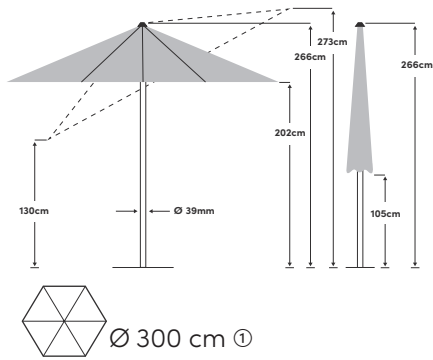

# Shell Turn $\varnothing$ 300 cm/ $\varnothing$ 330 cm/250 x 200 cm

<b>Special functions</b>	Parasol roof can be rotated steplessly with a swivel mechanism	<b>Fabric</b>	100% polyester 180g/m <sup>2</sup> , water-repellent
<b>Opening/closing</b>	With crank handle	<b>Lightfastness</b>	6 (160 days)
<b>Tilting</b>	Steplessly in one direction	<b>UV protection</b>	> 98%
<b>Height adjustment</b>	No	<b>Flounce</b>	No
<b>Rotation</b>	360° in the base	<b>Wind vent</b>	Yes
<b>Pole material</b>	Aluminium	<b>Fastener</b>	Sewn into the fabric
<b>Strut material</b>	Aluminium	<b>Use</b>	Lawn, patio, balcony
<b>Number of struts</b>	6	<b>Included in the scope of delivery</b>	
<b>Pole size</b>	39 mm	<b>Also available</b>	Protective cover, cross base
<b>Strut colour</b>	Powder coating in platinum		

<b>Recommended base weight</b>	50 kg ①/40 kg ②
<b>Packaging dimensions</b>	190 x 15.5 x 15.5 cm ①/190 x 15.5 x 15.5 cm ②/184 x 14.5 x 14.5 cm ③
<b>Weight including packaging</b>	7.4 kg ①/8 kg ② 6.9 kg ③