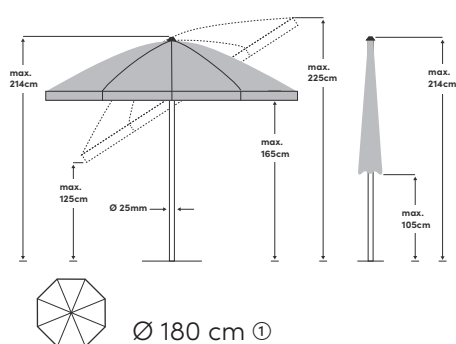

# Siesta $\varnothing$ 180 cm/ $\varnothing$ 200 cm/180 x 130 cm

<b>Special functions</b>	< 3 kg, easy to carry	<b>Fabric</b>	100% polyester 180g/m <sup>2</sup> , water-repellent
<b>Opening/closing</b>	With slider	<b>Lightfastness</b>	6 (160 days)
<b>Tilting</b>	In one direction	<b>UV protection</b>	> 98%
<b>Height adjustment</b>	① ② ③ max. 79 cm	<b>Flounce</b>	Yes
<b>Rotation</b>	360° in the base	<b>Wind vent</b>	No
<b>Pole material</b>	Aluminium	<b>Fastener</b>	Sewn into the fabric
<b>Strut material</b>	Steel	<b>Use</b>	Lawn, patio, balcony
<b>Number of struts</b>	8 (round), 10 (rectangular)	<b>Included in the scope of delivery</b>	
<b>Pole size</b>	25 mm	<b>Also available</b>	Cross base, balcony bracket
<b>Strut colour</b>	Powder coating in platinum		

<b>Recommended base weight</b>	30 kg ①③/40 kg ②
<b>Packaging dimensions</b>	125.5 x 25 x 18 cm ①/125.5 x 25 x 18cm ②/138 x 25 x 18cm ③ Packaging dimensions for box of six
<b>Weight per piece</b>	2.6 kg ①/2.9 kg ②/3.0kg ③