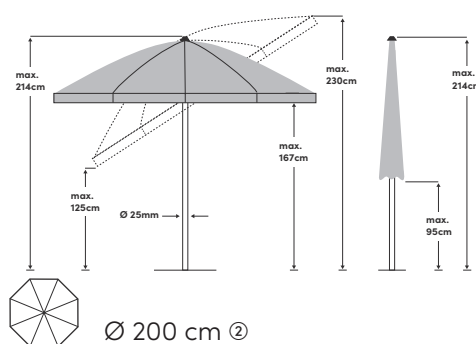

# Siesta $\varnothing$ 180 cm/ $\varnothing$ 200 cm/180 x 130 cm

<b>Special functions</b>	< 3 kg, easy to carry	<b>Fabric</b>	100% polyester 180g/m <sup>2</sup> , water-repellent
<b>Opening/closing</b>	With slider	<b>Lightfastness</b>	6 (160 days)
<b>Tilting</b>	In one direction	<b>UV protection</b>	> 98%
<b>Height adjustment</b>	① ② ③ max. 79 cm	<b>Flounce</b>	Yes
<b>Rotation</b>	360° in the base	<b>Wind vent</b>	No
<b>Pole material</b>	Aluminium	<b>Fastener</b>	Sewn into the fabric
<b>Strut material</b>	Steel	<b>Use</b>	Lawn, patio, balcony
<b>Number of struts</b>	8 (round), 10 (rectangular)	<b>Included in the scope of delivery</b>	
<b>Pole size</b>	25 mm	<b>Also available</b>	Cross base, balcony bracket
<b>Strut colour</b>	Powder coating in platinum		

<b>Recommended base weight</b>	30 kg ①③/40 kg ②
<b>Packaging dimensions</b>	125.5 x 25 x 18 cm ①/125.5 x 25 x 18cm ②/138 x 25 x 18cm ③ Packaging dimensions for box of six
<b>Weight per piece</b>	2.6 kg ①/2.9 kg ②/3.0kg ③