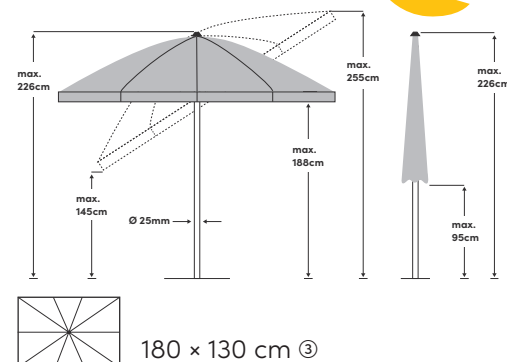

# Siesta $\varnothing$ 180 cm/ $\varnothing$ 200 cm/180 x 130 cm

<b>Special functions</b>	< 3 kg, easy to carry	<b>Fabric</b>	100% polyester 180g/m <sup>2</sup> , water-repellent
<b>Opening/closing</b>	With slider	<b>Lightfastness</b>	6 (160 days)
<b>Tilting</b>	In one direction	<b>UV protection</b>	> 98%
<b>Height adjustment</b>	① ② ③ max. 79 cm	<b>Flounce</b>	Yes
<b>Rotation</b>	360° in the base	<b>Wind vent</b>	No
<b>Pole material</b>	Aluminium	<b>Fastener</b>	Sewn into the fabric
<b>Strut material</b>	Steel	<b>Use</b>	Lawn, patio, balcony
<b>Number of struts</b>	8 (round), 10 (rectangular)	<b>Included in the scope of delivery</b>	
<b>Pole size</b>	25 mm	<b>Also available</b>	Cross base, balcony bracket
<b>Strut colour</b>	Powder coating in platinum		

<b>Recommended base weight</b>	30 kg ①③/40 kg ②
<b>Packaging dimensions</b>	125.5 x 25 x 18 cm ①/125.5 x 25 x 18cm ②/138 x 25 x 18cm ③ Packaging dimensions for box of six
<b>Weight per piece</b>	2.6 kg ①/2.9 kg ②/3.0kg ③