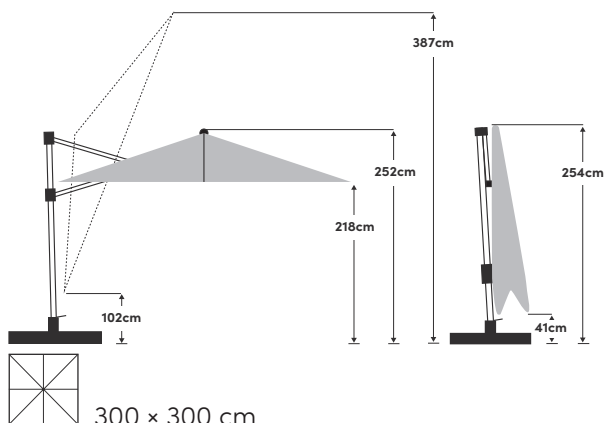

# Sunflex 300 × 300 cm

<b>Opening/closing</b>	With crank handle	<b>Fabric</b>	100% polyester 180g/m <sup>2</sup> , water-repellent
<b>Tilting/rotating</b>	Towards the mast	<b>Lightfastness</b>	6 (160 days)
<b>Height adjustment</b>	No	<b>UV protection</b>	> 98%
<b>Rotation</b>	360° with turning base	<b>Flounce</b>	No
<b>Mast material</b>	Aluminium	<b>Wind vent</b>	Yes
<b>Strut material</b>	Aluminium	<b>Fastener</b>	Sewn into the fabric
<b>Number of struts</b>	8	<b>Use</b>	Patio, lawn
<b>Mast size</b>	83 × 53 mm	<b>Included in the scope of delivery</b>	Protective cover, turning cross base
<b>Strut colour</b>	Powder coating in silver texture	<b>Also available</b>	Ground socket
<b>Max. wind speed:</b>	30 km/h (With fixed ground anchoring & canopy in horizontal position)		

<b>Recommended base weight</b>	min. 120 kg
<b>Packaging dimensions</b>	253 × 38 × 19.5 cm
<b>Weight including packaging</b>	30 kg

Size	Colour	Article	EAN
300 x 300cm	Ecru 040	61400301631040	7630046526016
300 x 300cm	Light taupe 053	61400301631053	7630046526023
300 x 300cm	Light grey 013	61400301631013	7630046529963
300 x 300cm	Stone grey 057	61400301631057	7630046526030