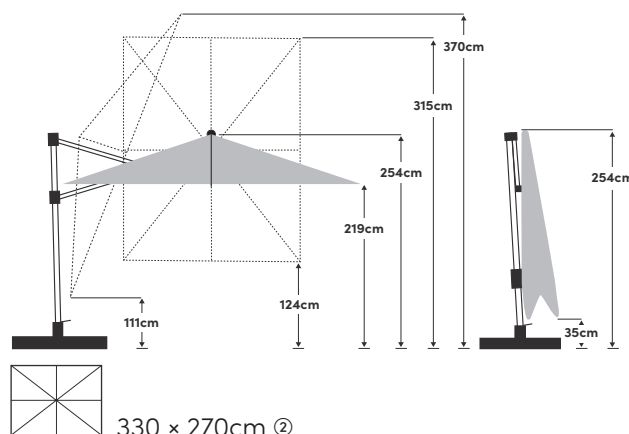

# Varioflex 300 × 300 cm/330 × 270 cm

<b>Opening/closing</b>	With crank handle	<b>Fabric</b>	100% polyester 180g/m <sup>2</sup> , water-repellent
<b>Tilting/rotating</b>	Towards the mast and sideways in two directions	<b>Lightfastness</b>	6 (160 days)
<b>Height adjustment</b>	No	<b>UV protection</b>	> 98%
<b>Rotation</b>	360° with turning base	<b>Flounce</b>	No
<b>Mast material</b>	Aluminium	<b>Wind vent</b>	Yes
<b>Strut material</b>	Aluminium	<b>Fastener</b>	Sewn into the fabric
<b>Number of struts</b>	8	<b>Use</b>	Patio, lawn
<b>Mast size</b>	90 × 65 mm	<b>Included in the scope of delivery</b>	Protective cover, turning cross base
<b>Strut colour</b>	Powder coating in silver texture	<b>Also available</b>	Ground socket
<b>Max. wind speed:</b>	40 km/h (With fixed ground anchoring & canopy in horizontal position)		

<b>Recommended base weight</b>	min. 120 kg
<b>Packaging dimensions</b>	258 × 40 × 19.5 cm ① 250 × 42 × 19.5 cm ②
<b>Weight including packaging</b>	32 kg ① 32 kg ②

Size	Colour	Article	EAN
300 x 300cm	Ecru 040	61900301631040	7630046525989
300 x 300cm	Light taupe 053	61900301631053	7630046525996
300 x 300cm	Light grey 013	61900301631013	7630046530006
300 x 300cm	Stone grey 057	61900301631057	7630046526009
330 x 270cm	Ecru 040	61900332631040	7630046526078
330 x 270cm	Light taupe 053	61900332631053	7630046526085
330 x 270cm	Light grey 013	61900332631013	7630046530013
330 x 270cm	Stone grey 057	61900332631057	7630046526092