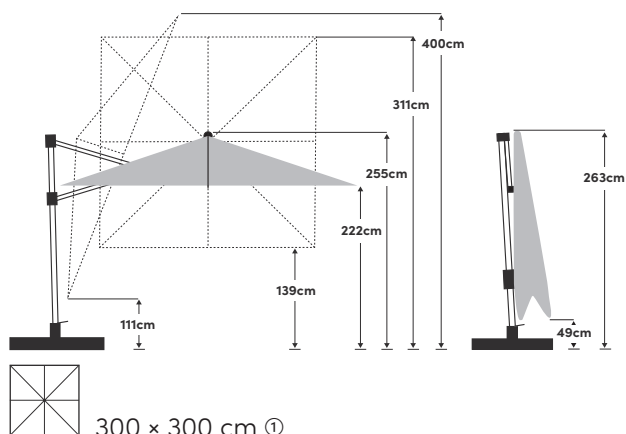

# Varioflex 300 × 300 cm/330 × 270 cm

<b>Opening/closing</b>	With crank handle	<b>Fabric</b>	100% polyester 180g/m <sup>2</sup> , water-repellent
<b>Tilting/rotating</b>	Towards the mast and sideways in two directions	<b>Lightfastness</b>	6 (160 days)
<b>Height adjustment</b>	No	<b>UV protection</b>	> 98%
<b>Rotation</b>	360° with turning base	<b>Flounce</b>	No
<b>Mast material</b>	Aluminium	<b>Wind vent</b>	Yes
<b>Strut material</b>	Aluminium	<b>Fastener</b>	Sewn into the fabric
<b>Number of struts</b>	8	<b>Use</b>	Patio, lawn
<b>Mast size</b>	90 × 65 mm	<b>Included in the scope of delivery</b>	Protective cover, turning cross base
<b>Strut colour</b>	Powder coating in silver texture	<b>Also available</b>	Ground socket
<b>Max. wind speed:</b>	40 km/h (With fixed ground anchoring & canopy in horizontal position)		

<b>Recommended base weight</b>	min. 120 kg
<b>Packaging dimensions</b>	258 × 40 × 19.5 cm ① 250 × 42 × 19.5 cm ②
<b>Weight including packaging</b>	32 kg ① 32 kg ②

Size	Colour	Article	EAN
300 x 300cm	Ecru 040	61900301631040	7630046525989
300 x 300cm	Light taupe 053	61900301631053	7630046525996
300 x 300cm	Light grey 013	61900301631013	7630046530006
300 x 300cm	Stone grey 057	61900301631057	7630046526009
330 x 270cm	Ecru 040	61900332631040	7630046526078
330 x 270cm	Light taupe 053	61900332631053	7630046526085
330 x 270cm	Light grey 013	61900332631013	7630046530013
330 x 270cm	Stone grey 057	61900332631057	7630046526092