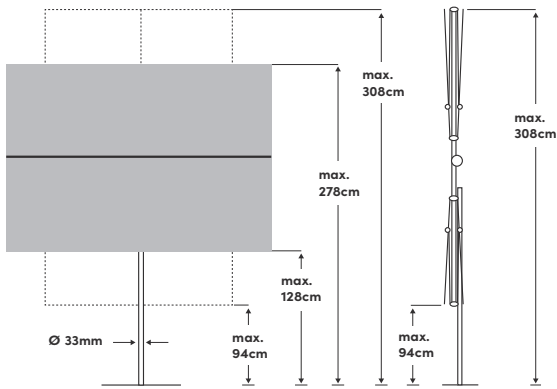

Flex Roof 210 × 150cm

The listed measures represent extrapolated average values that may be slightly different on the product ($\pm 2\% \pm 5\text{ cm}$).

Opening/closing	With slider	Fabric	100% polyester 180 g/m ² , water-repellent
Rotating	Can be rotated and tilted in all directions	Lightfastness	6 (160 days)
Height adjustment	max. 83cm	UV protection	> 98%
Rotation	360° in the base	Flounce	No
Pole material	Aluminium	Wind vent	No
Roof strut material	Aluminium	Fastener	Sewn into the fabric
Pole size	33mm	Use	Balcony, patio, lawn
Strut colour	Powder coating in platinum	Included in the scope of delivery	Protective cover
		Also available	Balcony bracket, cross base

Recommended base weight	min. 30kg
Packaging dimensions	216 × 18.3 × 8.3cm
Weight including packaging	4.4kg

Size	Colour	Article	EAN
210 x 150cm	Light grey 013	67200212621013	7630046530594
210 x 150cm	Ecru 040	67200212621040	7640125034400
210 x 150cm	Light taupe 053	67200212621053	7640125034417
210 x 150cm	Stone grey 057	67200212621057	7640125034448
210 x 150cm	Frost green 023	67200212621023	7630046530600
210 x 150cm	Aurora red 064	67200212621064	7640125034431