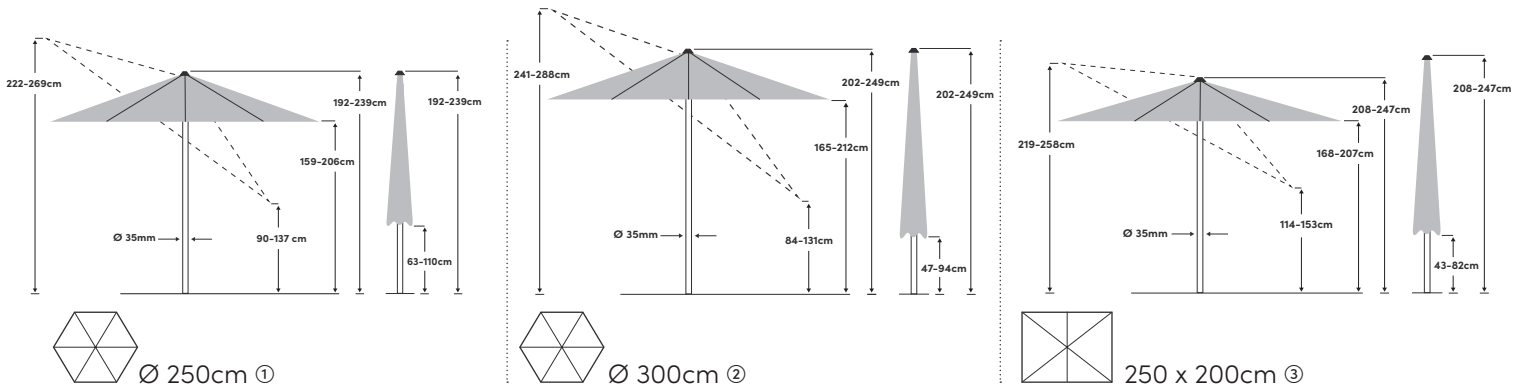

Pop Up \varnothing 250cm / \varnothing 300cm / 250 x 200cm

The listed measures represent extrapolated average values that may be slightly different on the product ($\pm 2\% \pm 5$ cm).

Opening/closing	With Pop Up slider	Fabric	100% polyester 180g/m ² , water-repellent
Tilting	In two directions	Lightfastness	6 (160 days)
Height adjustment	① max. 47cm, ② max. 47cm, ③ max. 39cm	UV protection	> 98%
Rotation	360° in the base	Flounce	No
Pole material	Aluminium	Wind vent	Yes
Strut material	Aluminium	Fastener	Sewn into the fabric
Number of struts	6	Use	Balcony, patio, lawn
Pole size	35mm	Included in the scope of delivery	
Strut colour	Powder coating in silver texture	Also available	Protective cover, cross base, Rollbase Medium (Fillable base)
Recommended base weight	40kg ①③ / 50kg ②		
Packaging dimensions	159 x 15.8 x 15.8cm ① / 169 x 15.8 x 15.8cm ② / 175 x 14.8 x 14.8cm ③		
Weight including packaging	5.7kg ① / 6.1kg ② / 6kg ③		