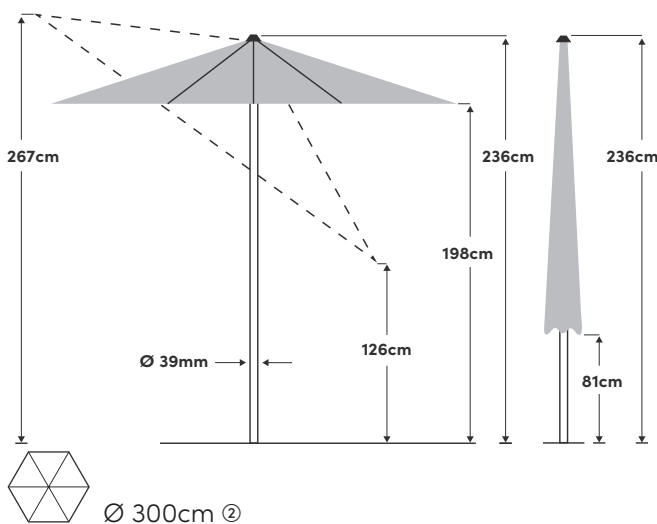

Slide Ø 250cm / Ø 300cm

The listed measures represent extrapolated average values that may be slightly different on the product ($\pm 2\% \pm 5\text{ cm}$).

Special functions	Ergonomic tilting with slider above crank	Fabric	100% polyester 180g/m ² , water-repellent
Opening/closing	With crank handle	Lightfastness	6 (160 days)
Rotating	In one direction	UV protection	> 98%
Height adjustment	No	Flounce	No
Rotation	360° in the base	Wind vent	Yes
Pole material	Aluminium	Fastener	Sewn into the fabric
Strut material	Steel	Use	Lawn, patio, balcony
Number of struts	6	Included in the scope of delivery	
Pole size	39mm	Also available	Protective cover, cross base, Rollbase Medium (Fillable base)
Strut colour	Powder coating in texture silver		

Recommended base weight	40kg ① / 50kg ②
Packaging dimensions	183 × 15.8 × 15.8cm ① / 198 × 15.8 × 15.8cm ②
Weight including packaging	6.3kg ① / 6.9kg ②

Größe	Farbe	Artikel	EAN
Ø 250cm	Light grey 013	62800250631013	7630046530280
Ø 250cm	Sand white 050	62800250631050	7630046530303
Ø 250cm	Light taupe 053	62800250631053	7630046530310
Ø 250cm	Stone grey 057	62800250631057	7630046530327
Ø 250cm	Frost green 023	62800250631023	7630046530297
Ø 250cm	Aurora red 064	62800250631064	7630046530334
Ø 300cm	Light grey 013	62800300631013	7630046530341
Ø 300cm	Sand white 050	62800300631050	7630046530365
Ø 300cm	Light taupe 053	62800300631053	7630046530372
Ø 300cm	Stone grey 057	62800300631057	7630046530389
Ø 300cm	Frost green 023	62800300631023	7630046530358
Ø 300cm	Aurora red 064	62800300631064	7630046530396