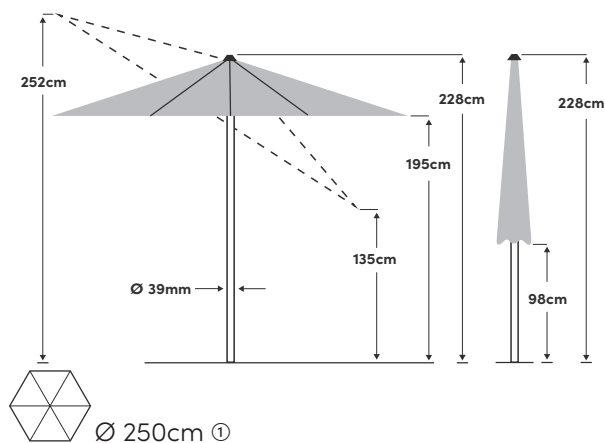

Slide Ø 250cm / Ø 300cm

The listed measures represent extrapolated average values that may be slightly different on the product ($\pm 2\% \pm 5\text{ cm}$).

Special functions	Ergonomic tilting with slider above crank	Fabric	100% polyester 180g/m ² , water-repellent
Opening/closing	With crank handle	Lightfastness	6 (160 days)
Rotating	In one direction	UV protection	> 98%
Height adjustment	No	Flounce	No
Rotation	360° in the base	Wind vent	Yes
Pole material	Aluminium	Fastener	Sewn into the fabric
Strut material	Steel	Use	Lawn, patio, balcony
Number of struts	6	Included in the scope of delivery	
Pole size	39mm	Also available	Protective cover, cross base, Rollbase Medium (Fillable base)
Strut colour	Powder coating in texture silver		

Recommended base weight	40kg ① / 50kg ②
Packaging dimensions	183 × 15.8 × 15.8cm ① / 198 × 15.8 × 15.8cm ②
Weight including packaging	6.3kg ① / 6.9kg ②

Größe	Farbe	Artikel	EAN
Ø 250cm	Light grey 013	62800250631013	7630046530280
Ø 250cm	Sand white 050	62800250631050	7630046530303
Ø 250cm	Light taupe 053	62800250631053	7630046530310
Ø 250cm	Stone grey 057	62800250631057	7630046530327
Ø 250cm	Frost green 023	62800250631023	7630046530297
Ø 250cm	Aurora red 064	62800250631064	7630046530334
Ø 300cm	Light grey 013	62800300631013	7630046530341
Ø 300cm	Sand white 050	62800300631050	7630046530365
Ø 300cm	Light taupe 053	62800300631053	7630046530372
Ø 300cm	Stone grey 057	62800300631057	7630046530389
Ø 300cm	Frost green 023	62800300631023	7630046530358
Ø 300cm	Aurora red 064	62800300631064	7630046530396