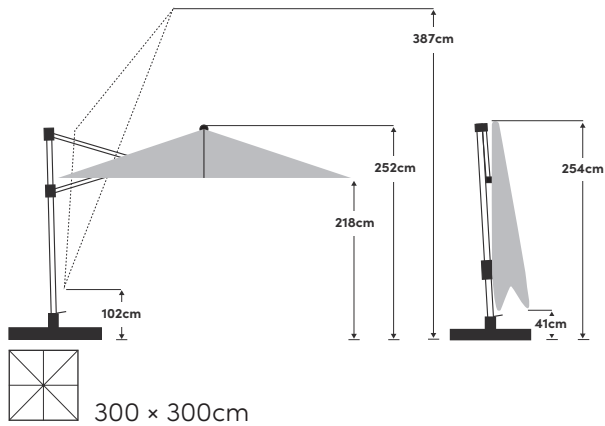

Sunflex 300 × 300cm

The listed measures represent extrapolated average values that may be slightly different on the product ($\pm 2\% \pm 5\text{ cm}$). Height dimensions are based on cross base. Ground socket minus 9 cm.

Opening/closing	With crank handle	Fabric	100% polyester 180g/m ² , water-repellent
Tilting/rotating	Towards the mast	Lightfastness	6 (160 days)
Height adjustment	No	UV protection	> 98%
Rotation	360° with turning base	Flounce	No
Mast material	Aluminium	Wind vent	Yes
Strut material	Aluminium	Fastener	Sewn into the fabric
Number of struts	8	Use	Patio, lawn
Mast size	83 × 53mm	Included in the scope of delivery	Protective cover, turning cross base
Strut colour	Powder coating in silver texture	Also available	Ground socket
Max. wind speed:	30km/h (With fixed ground anchoring & canopy in horizontal position)		

Recommended base weight	min. 120kg
Packaging dimensions	253 × 38 × 20cm
Weight including packaging	30kg

Size	Colour	Article	EAN
300 x 300cm	Ecru 040	61400301631040	7630046526016
300 x 300cm	Light taupe 053	61400301631053	7630046526023
300 x 300cm	Light grey 013	61400301631013	7630046529963
300 x 300cm	Stone grey 057	61400301631057	7630046526030