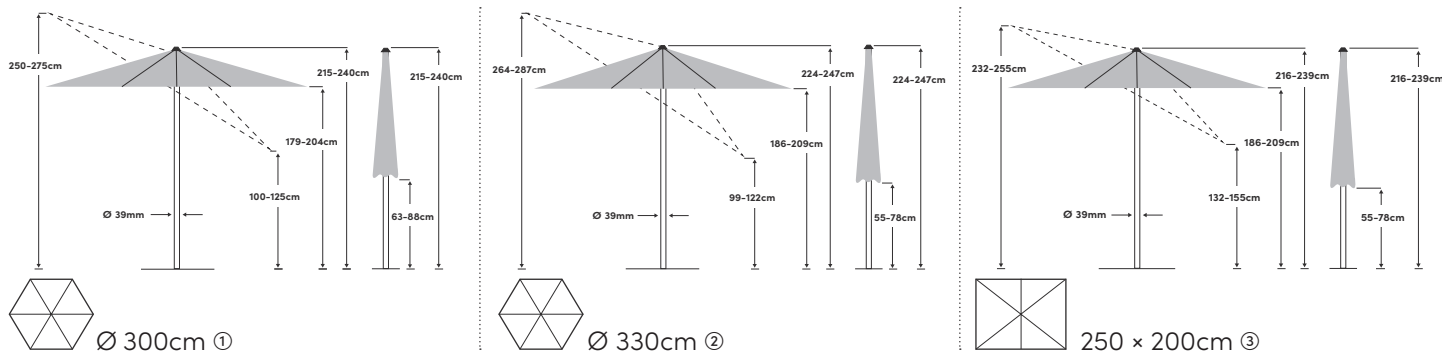

# Shell Turn $\varnothing$ 300cm / $\varnothing$ 330cm / 250 x 200cm

The listed measures represent extrapolated average values that may be slightly different on the product ( $\pm 2\% \pm 5$  cm).

<b>Special functions</b>	Parasol roof can be rotated steplessly with a swivel mechanism	<b>Fabric</b>	100% polyester 180g/m <sup>2</sup> , water-repellent
<b>Opening/closing</b>	With crank handle	<b>Lightfastness</b>	6 (160 days)
<b>Tilting</b>	Steplessly in one direction	<b>UV protection</b>	> 98%
<b>Height adjustment</b>	max. 25cm ①, max. 23cm ②③	<b>Flounce</b>	No
<b>Rotation</b>	360° in the base	<b>Wind vent</b>	Yes
<b>Pole material</b>	Aluminium	<b>Fastener</b>	Sewn into the fabric
<b>Strut material</b>	Aluminium	<b>Use</b>	Lawn, patio, balcony
<b>Number of struts</b>	6	<b>Included in the scope of delivery</b>	
<b>Pole size</b>	39mm	<b>Also available</b>	Protective cover, cross base, Rollbase Medium (Fillable base), balcony bracket
<b>Strut colour</b>	Powder coating in texture silver		